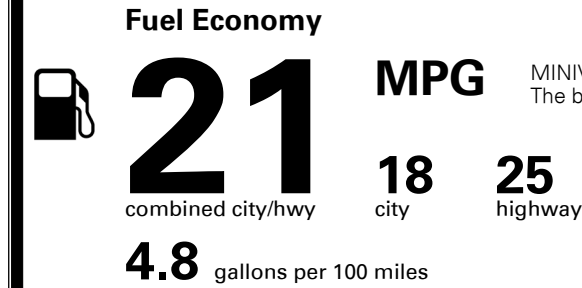

EPA DOT Fuel Economy and Environment

Gasoline Vehicle