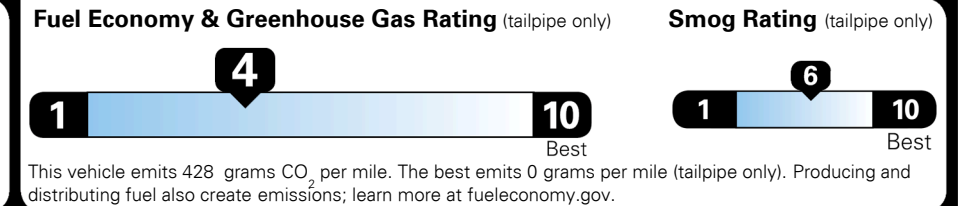

EPA DOT Fuel Economy and Environment

Gasoline Vehicle

You spend
\$3,250
 more in fuel costs
 over 5 years
 compared to the
 average new vehicle.

Annual fuel cost
\$2,350

Actual results will vary for many reasons, including driving conditions and how you drive and maintain your vehicle. The average new vehicle gets 29 MPG and costs \$8,500 to fuel over 5 years. Cost estimates are based on 15,000 miles per year at \$ 3.30 per gallon. MPGe is miles per gasoline gallon equivalent. Vehicle emissions are a significant cause of climate change and smog.