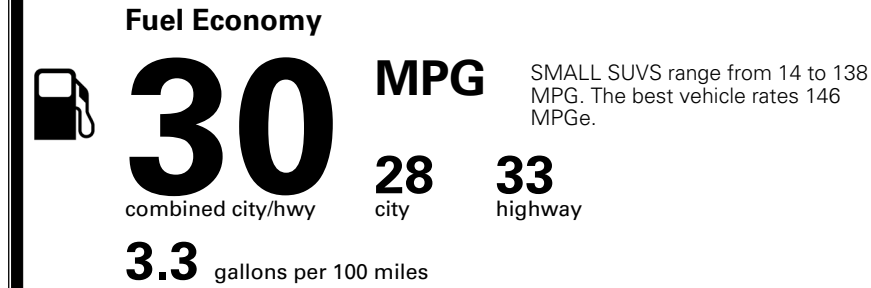

MANUFACTURER'S SUGGESTED RETAIL PRICE ▶

$ 26,390.00

COMPARE S FWD FEATURES

Added to/in place of standard LX FWD features

- 18" Alloy Wheels
- Heated Outside Mirrors
- Gloss Black Exterior Trim Accents
- Automatic Pop-Out Outside Door Handles
- Blind-Spot Collision-Avoidance Assist
- Rear Cross-Traffic Collision-Avoidance Assist
- Safe Exit Warning
- Power Driver's Seat w/ Power Lumbar
- Wireless Phone Charger

Included
Included
Included
Included
Included
Included
Included
Included
Included

ADDITIONAL INSTALLED EQUIPMENT:

(In addition to or in place of standard features)
Carpeted Floor Mats

$200.00

MSRP INCLUDING OPTIONS

$ 26,590.00

INLAND FREIGHT AND HANDLING

$ 1,495.00

TOTAL MANUFACTURER'S SUGGESTED RETAIL PRICE ▶

$ 28,085.00

*Additional terms and conditions apply.

**Kia Connect may be currently unavailable for some Model Year 2022 and newer vehicles sold or purchased in Massachusetts; please see owners.kia.com for more information.

NOTE: When you purchase this vehicle, Kia America, Inc. collects personal information you provide to the dealership. For information on our collection and use of personal information and your rights, please see our Privacy Policy on www.kia.com.

TOTAL ADDITIONAL WEIGHT: 7.2

EPA DOT Fuel Economy and Environment

Gasoline Vehicle

You save $250
in fuel costs over 5 years compared to the average new vehicle.

Annual fuel cost $1,550